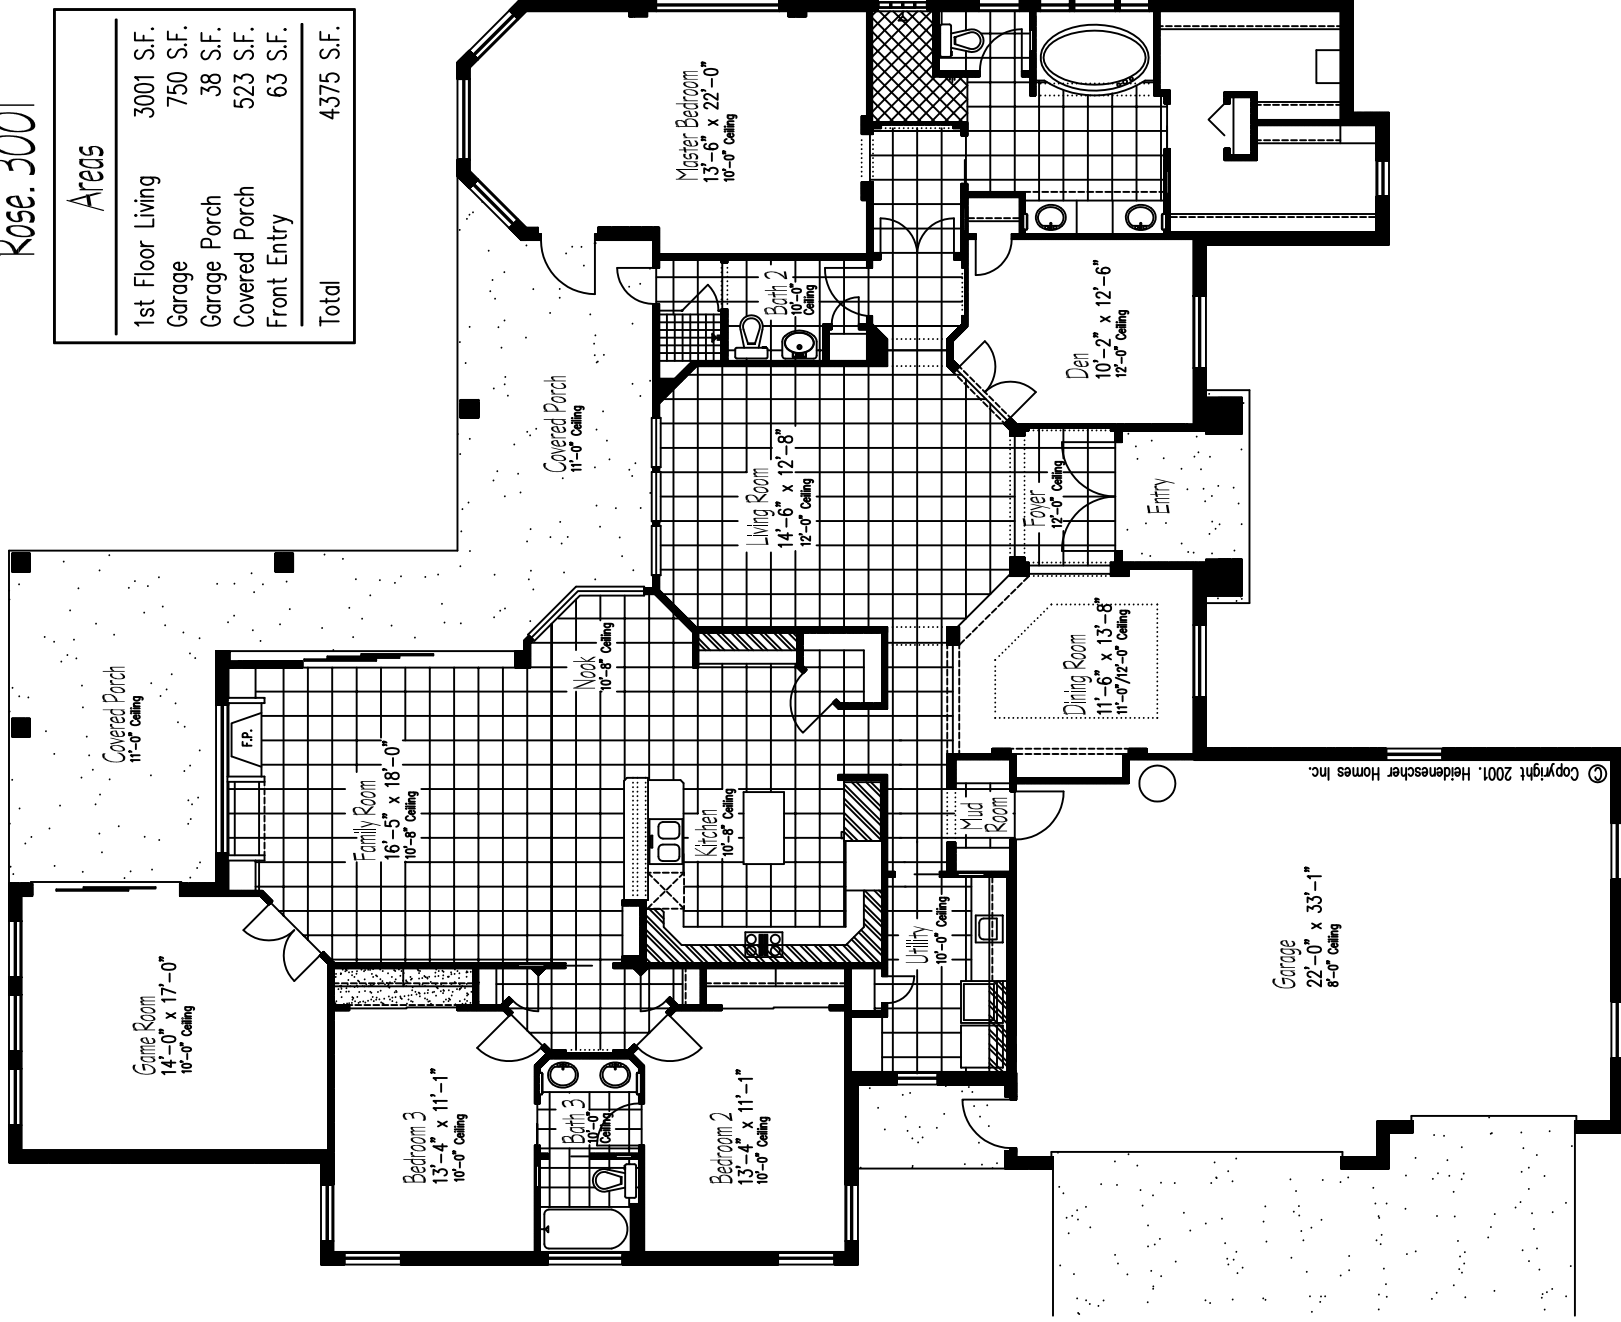

# Rose. 3001

## Areas

1st Floor Living	3001 S.F.
Garage	750 S.F.
Garage Porch	38 S.F.
Covered Porch	523 S.F.
Front Entry	63 S.F.
<b>Total</b>	<b>4375 S.F.</b>

Copyright 2001, Heidenschlager Homes Inc.