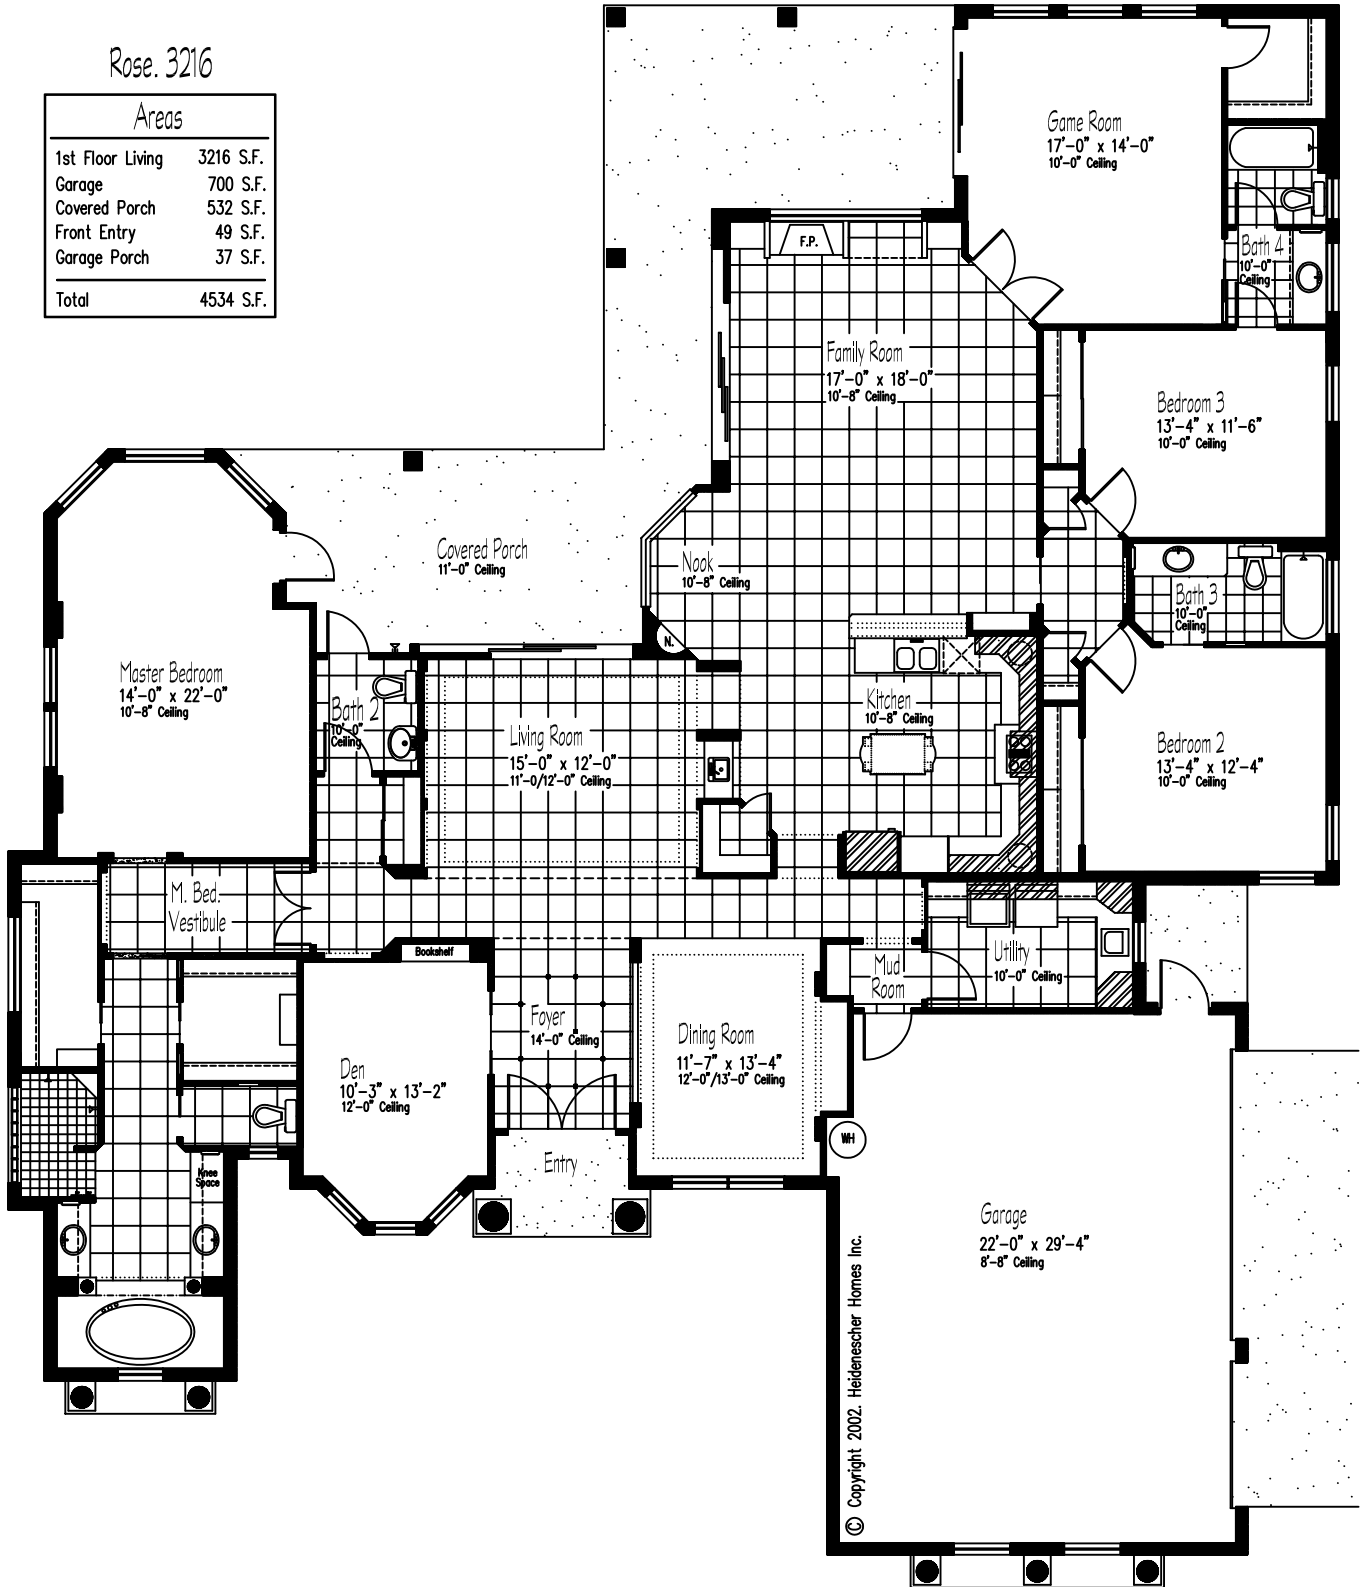

Rose. 3216

Areas	
1st Floor Living	3216 S.F.
Garage	700 S.F.
Covered Porch	532 S.F.
Front Entry	49 S.F.
Garage Porch	37 S.F.
Total	4534 S.F.

© Copyright 2002, Heidenescher Homes Inc.