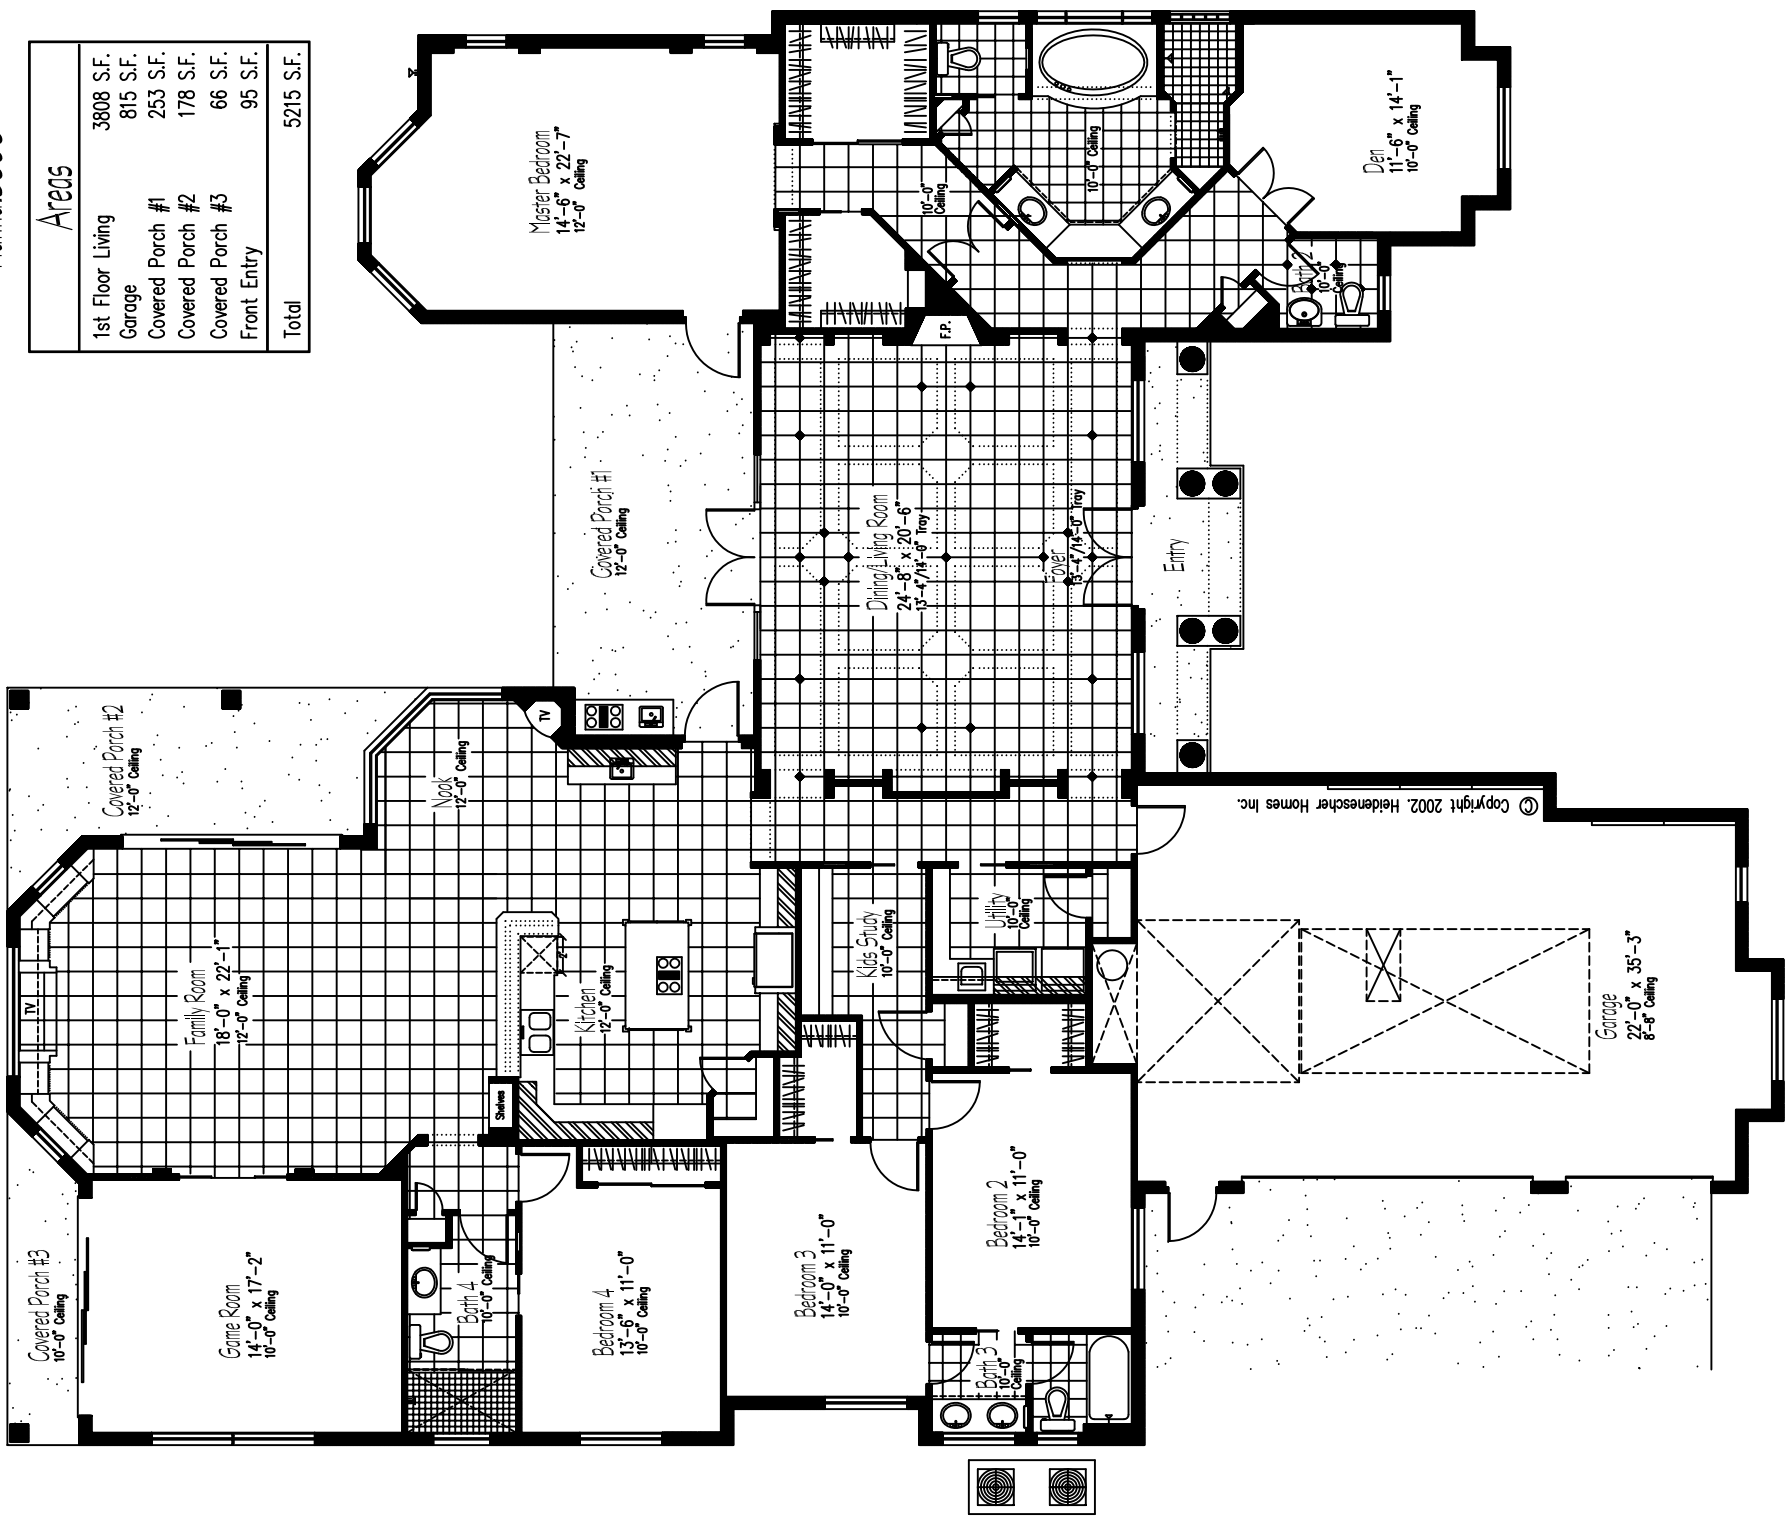

Hanna.3808

Areas	
1st Floor Living	3808 S.F.
Garage	815 S.F.
Covered Porch #1	253 S.F.
Covered Porch #2	178 S.F.
Covered Porch #3	66 S.F.
Front Entry	95 S.F.
Total	5215 S.F.

© Copyright 2002, Heidenscher Homes Inc.