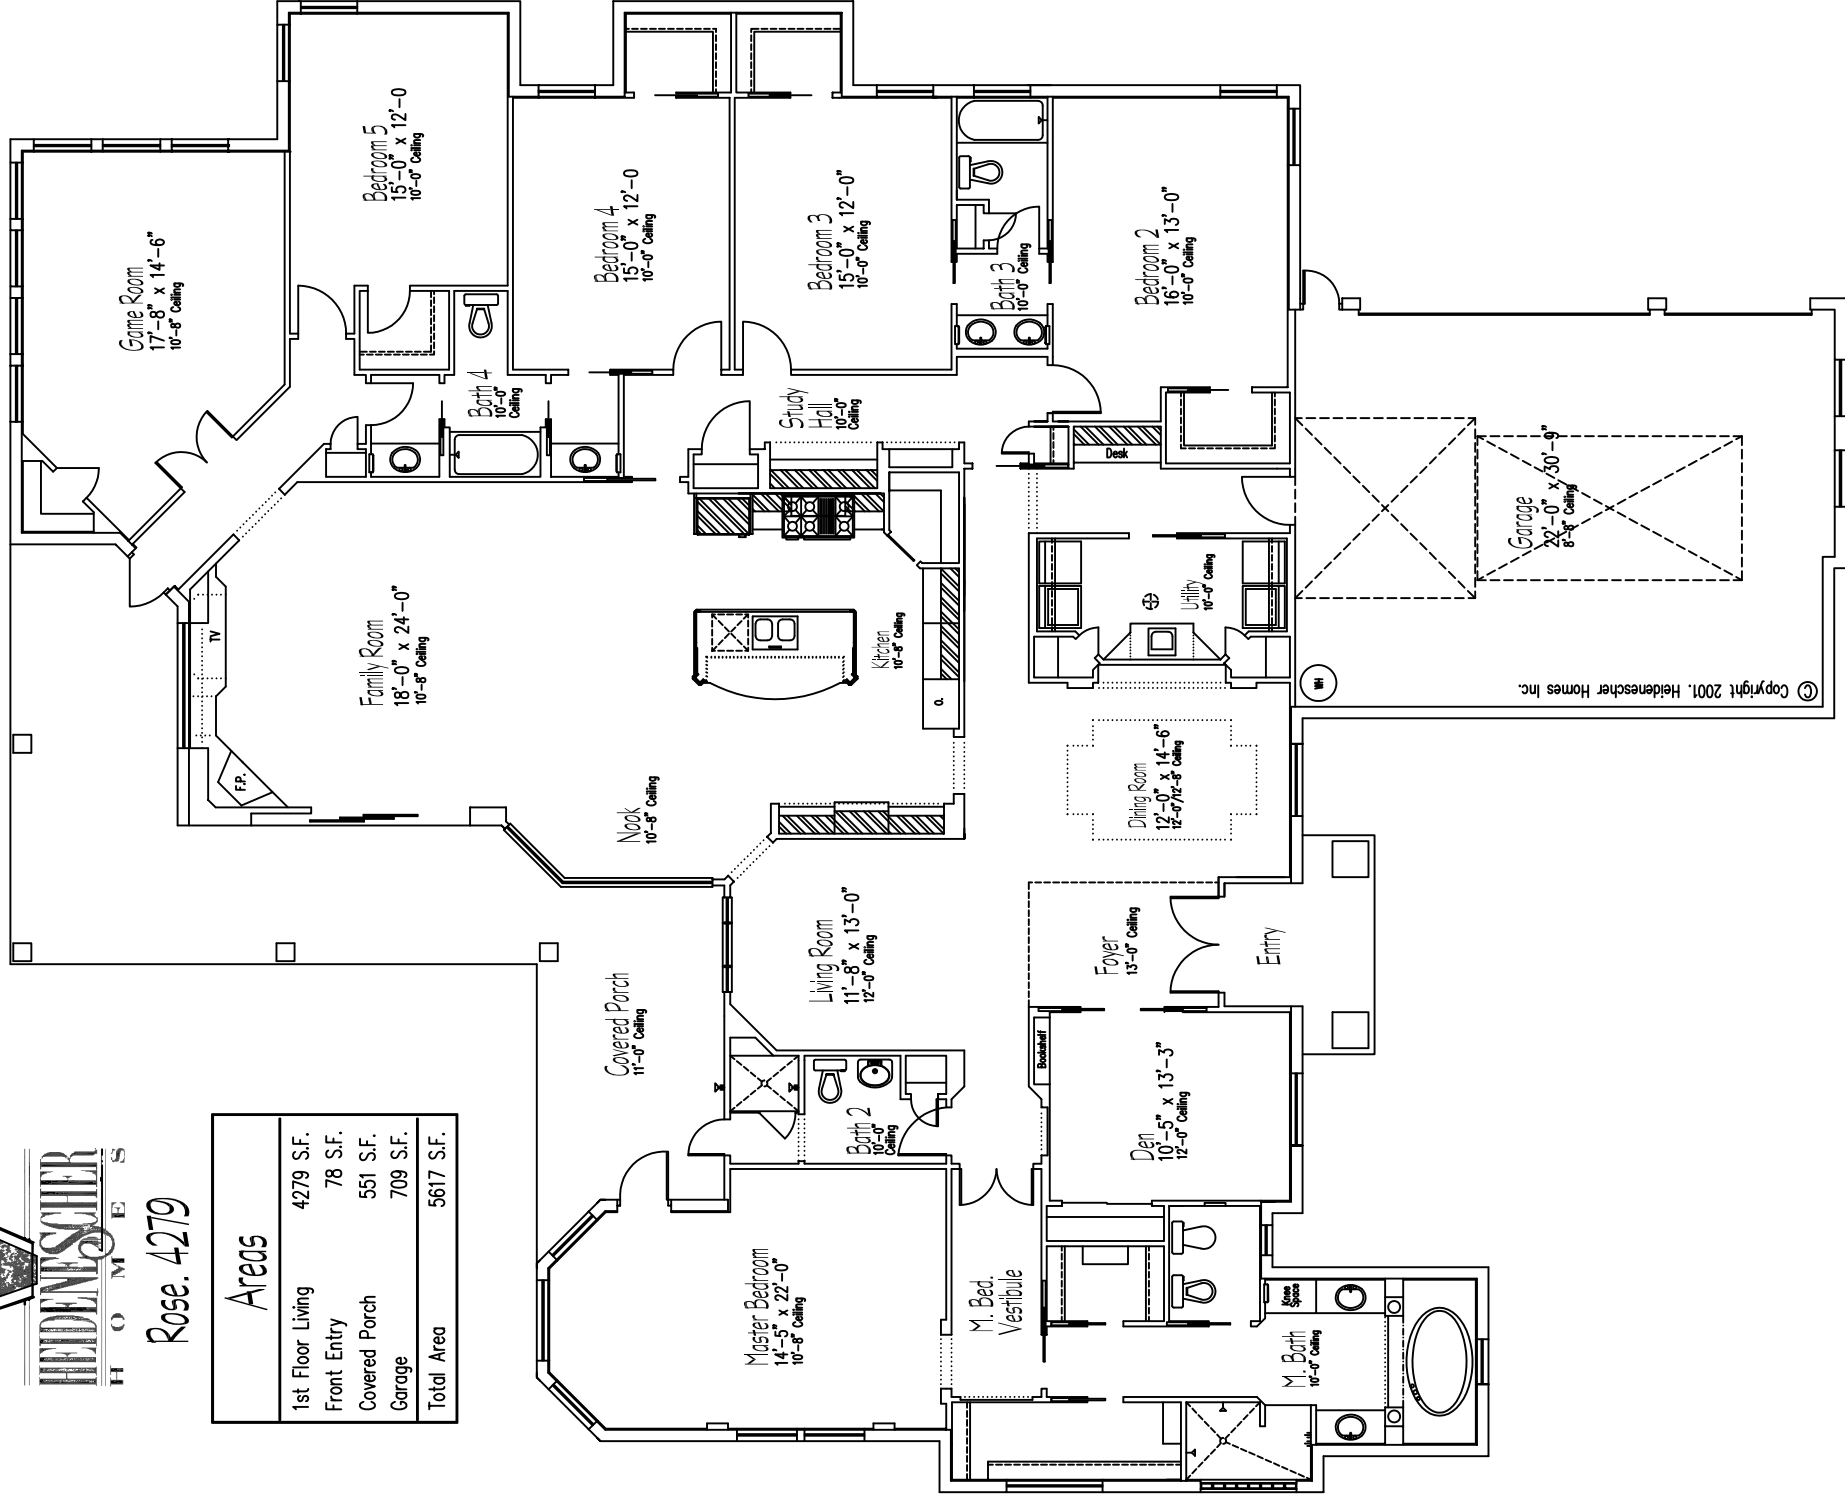

Rose. 4279

Areas	
1st Floor Living	4279 S.F.
Front Entry	78 S.F.
Covered Porch	551 S.F.
Garage	709 S.F.
Total Area	5617 S.F.

© Copyright 2001, Heidenescher Homes Inc.