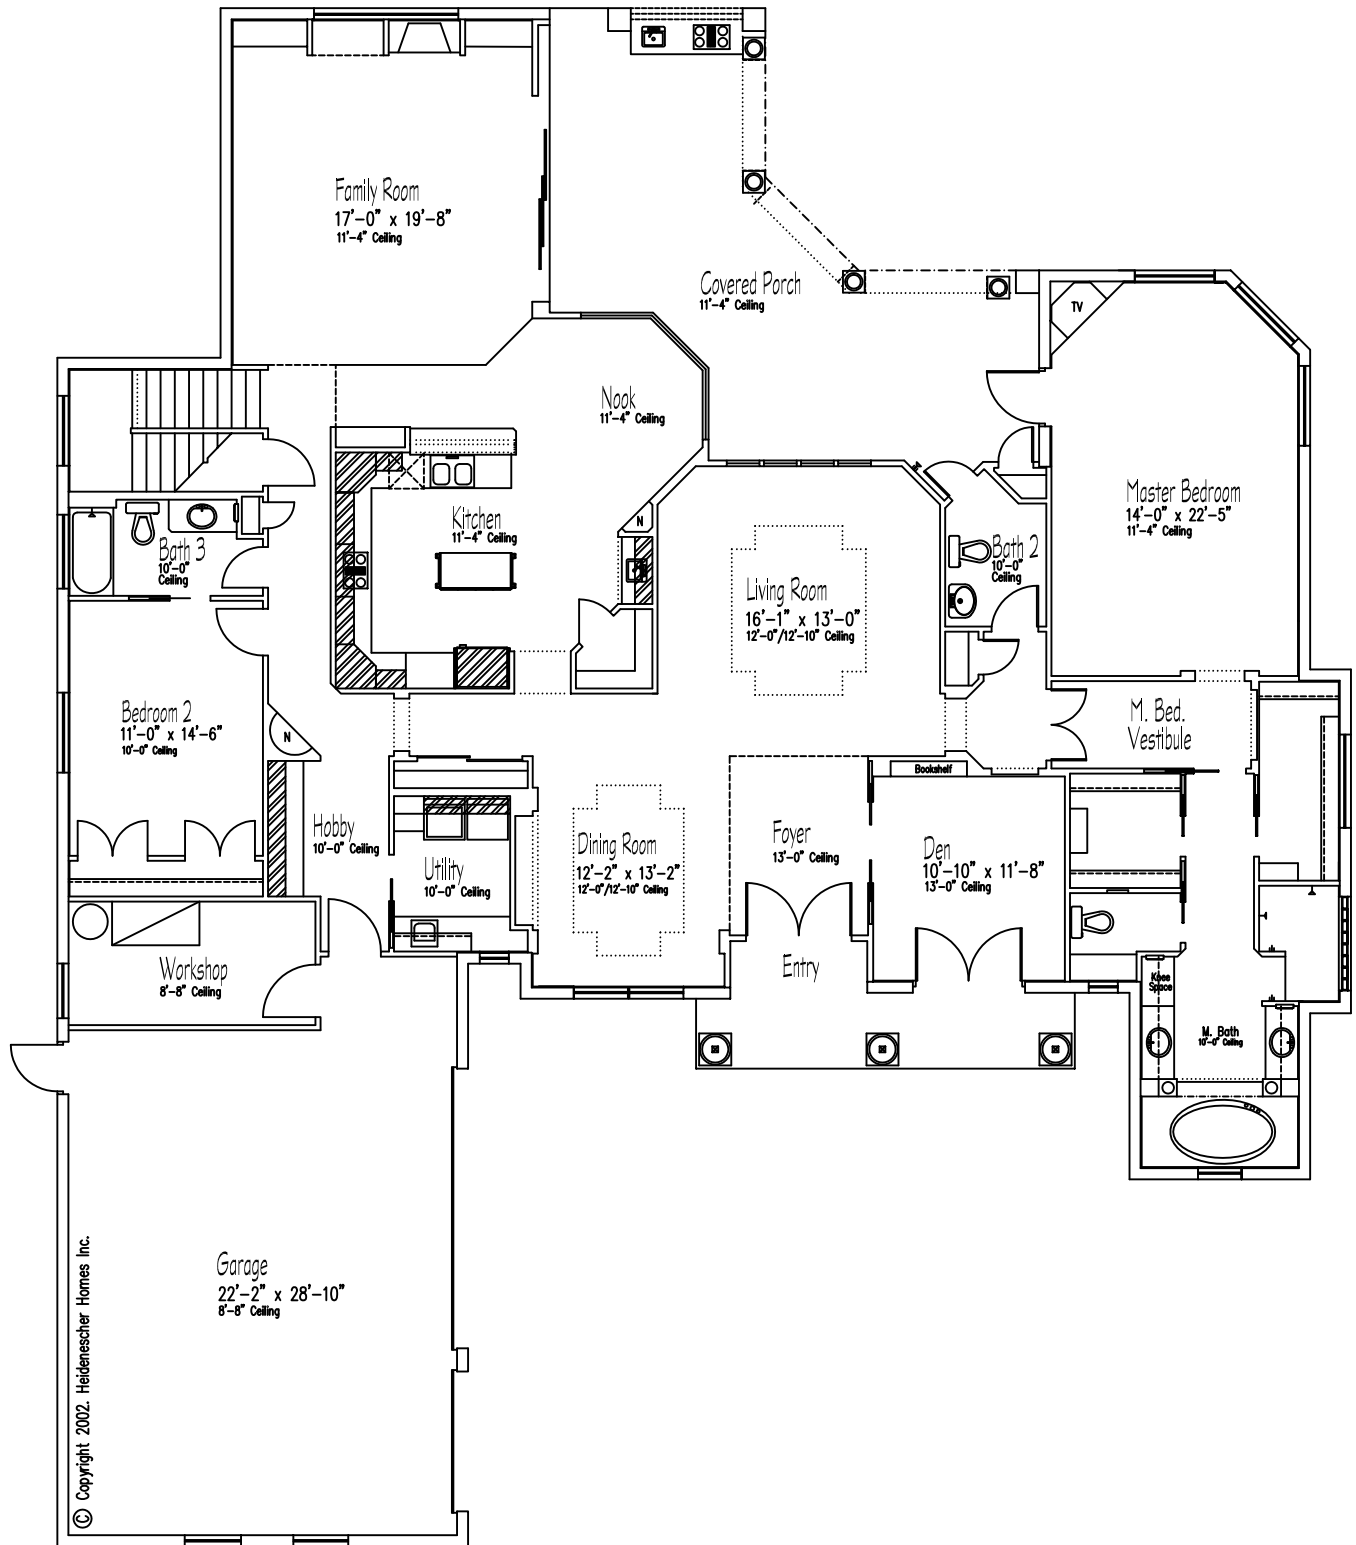

Rose. 4110

Areas	
1st Floor Living	3003 S.F.
2nd Floor Living	1048 S.F.
Total Living	4051 S.F.
Mech/Storage	59 S.F.
Total A/C	4110 S.F.
Front Entry	116 S.F.
Covered Porch	442 S.F.
Garage	730 S.F.
Total Area	5398 S.F.