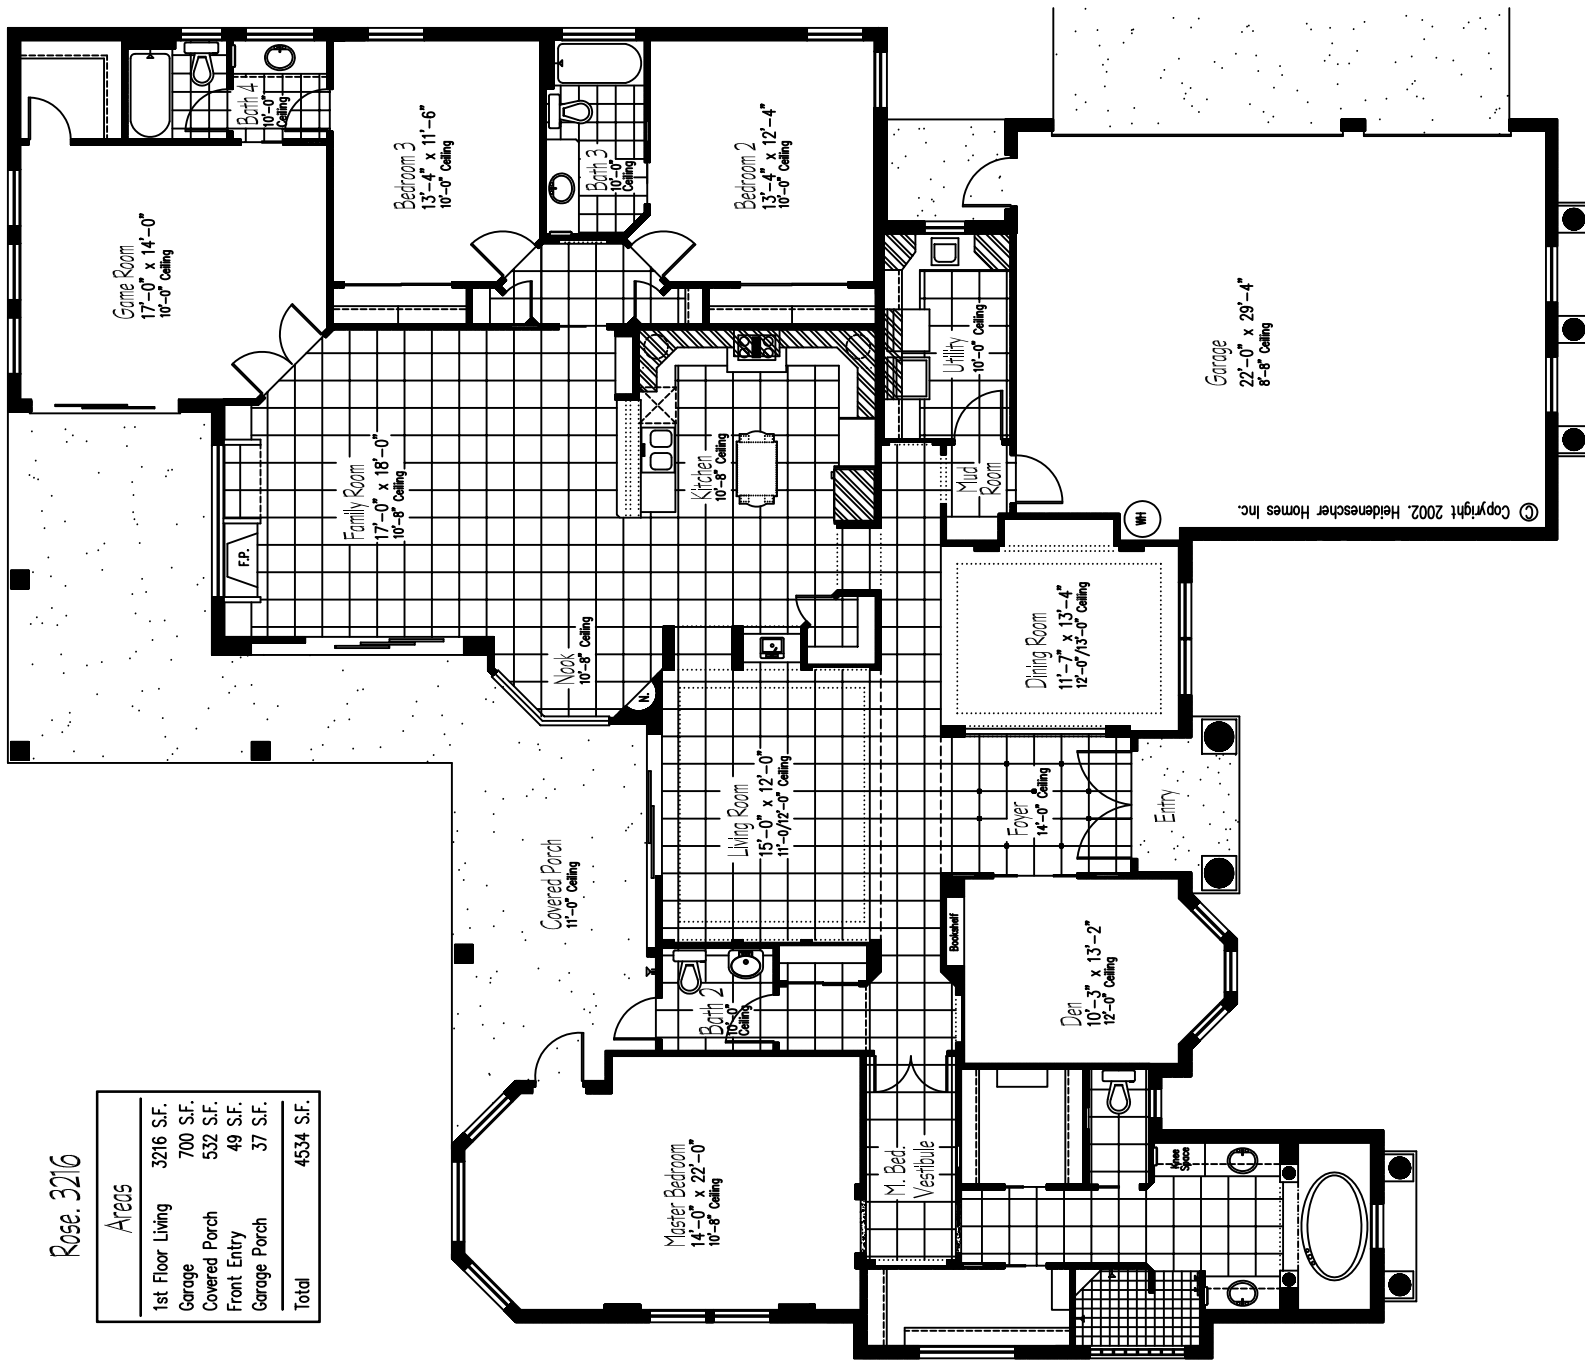

Rose. 3216

Areas	
1st. Floor Living	3216 S.F.
Garage	700 S.F.
Covered Porch	532 S.F.
Front Entry	49 S.F.
Garage Porch	37 S.F.
Total	4534 S.F.

© Copyright 2002, Heidenschner Homes Inc.